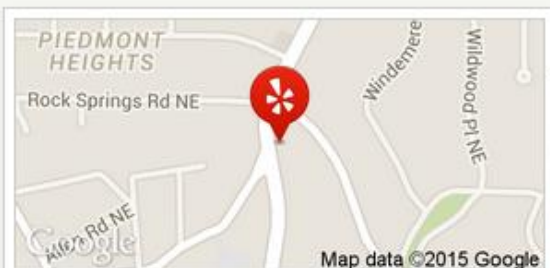

1243 reviews

Details

★ Write a Review

Add Photo

Share

Bookmark

\$\$ · Barbeque [Edit](#)

1811 Piedmont Ave NE
Atlanta, GA 30324

[Edit](#)

Morningside / Lenox Park

[Get Directions](#)

(404) 607-1622

[Message the business](#)

fatmattsribshack.net

[See all 362 photos](#)

"BBQ pork ribs were amazing and for sides, we had the **baked beans**, potato salad and cole slaw." in 205 reviews