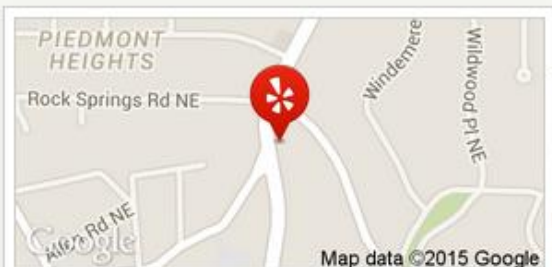

1811 Piedmont Ave NE
Atlanta, GA 30324

Edit

Morningside / Lenox Park

Get Directions

(404) 607-1622

Message the business

fatmattsribshack.net

See all 362 photos