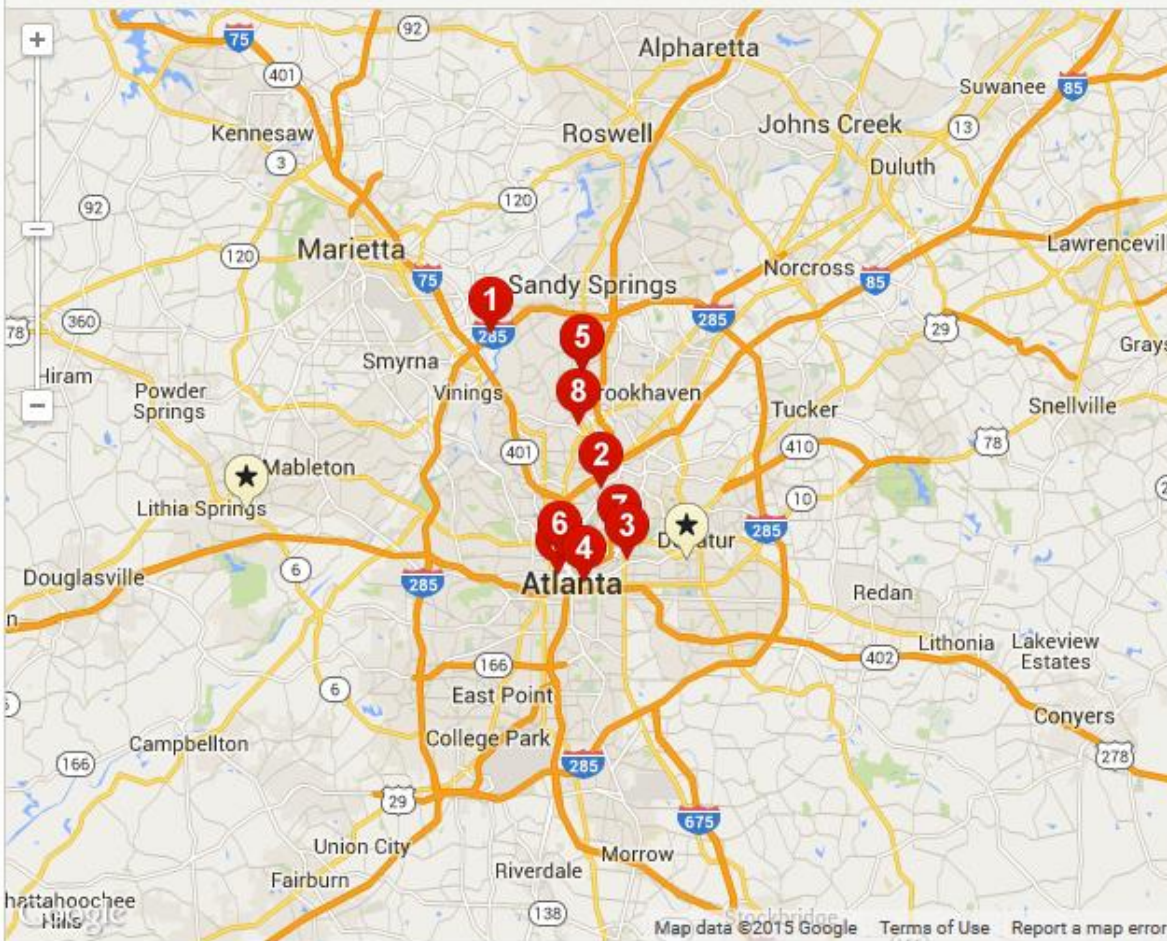

★★★★☆ 412 reviews

\$\$ - Barbeque

→ [Less Map](#)

Redo search when map moved

Find tacos, cheap dinner, Max's

Near Atlanta, GA

Home About Me Write a Review Find Friends Messages Talk Events

Fat Matt's Rib Shack